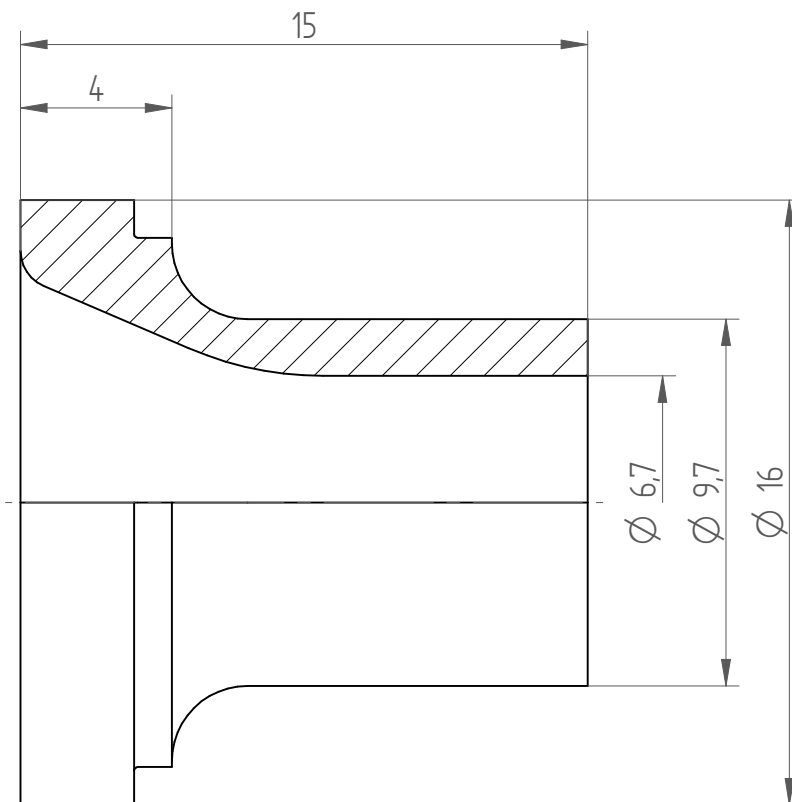

Swiss
Precision
Tools

REGO-FIX®

REGO-FIX AG
Obermattweg 60
4456 Tenniken / Switzerland

Phone +41 61 976 14 66
Fax +41 61 976 14 14
www.rego-fix.com

This is a non-controlled copy. All information given herein is subject to change without notice

The information given herein has been carefully checked and is believed to be correct. REGO-FIX, however, assumes no responsibility or liability for any errors, inaccuracies or omissions that may appear in this drawing

This document is subject to copyright laws. No part of this document may be reproduced or transmitted in any form or any means, electronic or mechanic, for any purpose, without the express written permission of REGO-FIX

Type : KS_ER20_D1/4"
Part No. : 392030635
Date : 12.09.2014
Scale : 5:1